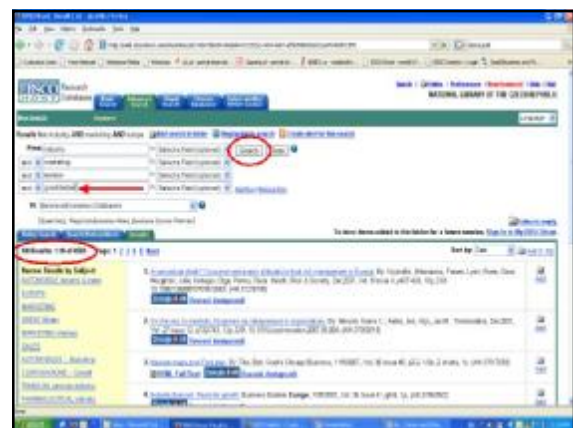

Nové funkce v EBSCOhost

- „Add Rows“ to Guided Find Fields
- Autocomplete Keyword Search Suggestions
- Ask-A-Librarian
- Vylepšení pro History Screen
- Export Manager
- „Find More Like This“

Nové funkce v EBSCOhost

- Grouping Databases by Subject Header
- Creation of Multiple Sub Folders
- Change of the Databases List: Two Ways of Enforcement of Databases on Free Trial Access
- Language Options at EBSCOhost
- Creation of RSS Feed Alerts in EBSCOhost

Add Rows to Guided Find Fields